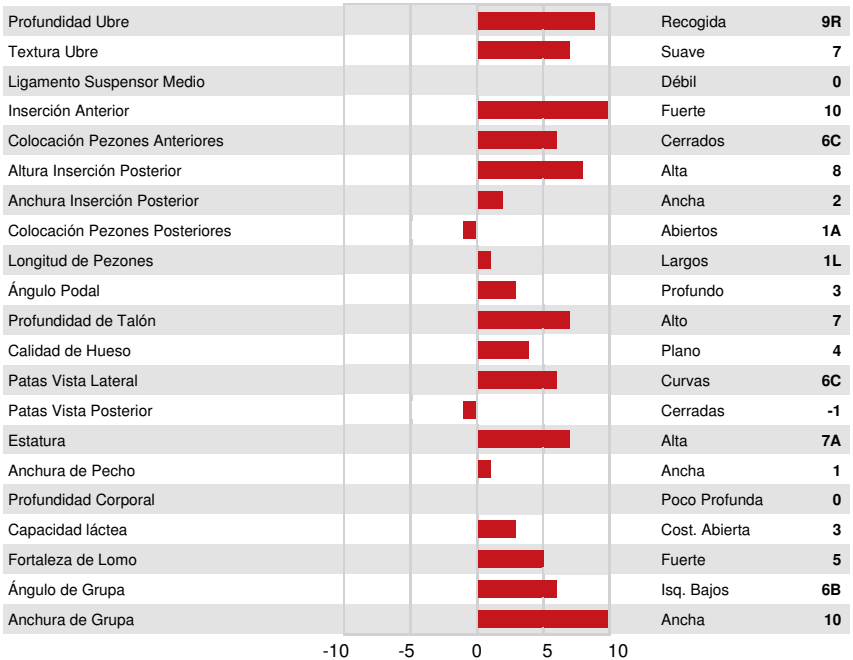

BLONDIN TJR BOMBERO MAPLE
FOURTH DAM